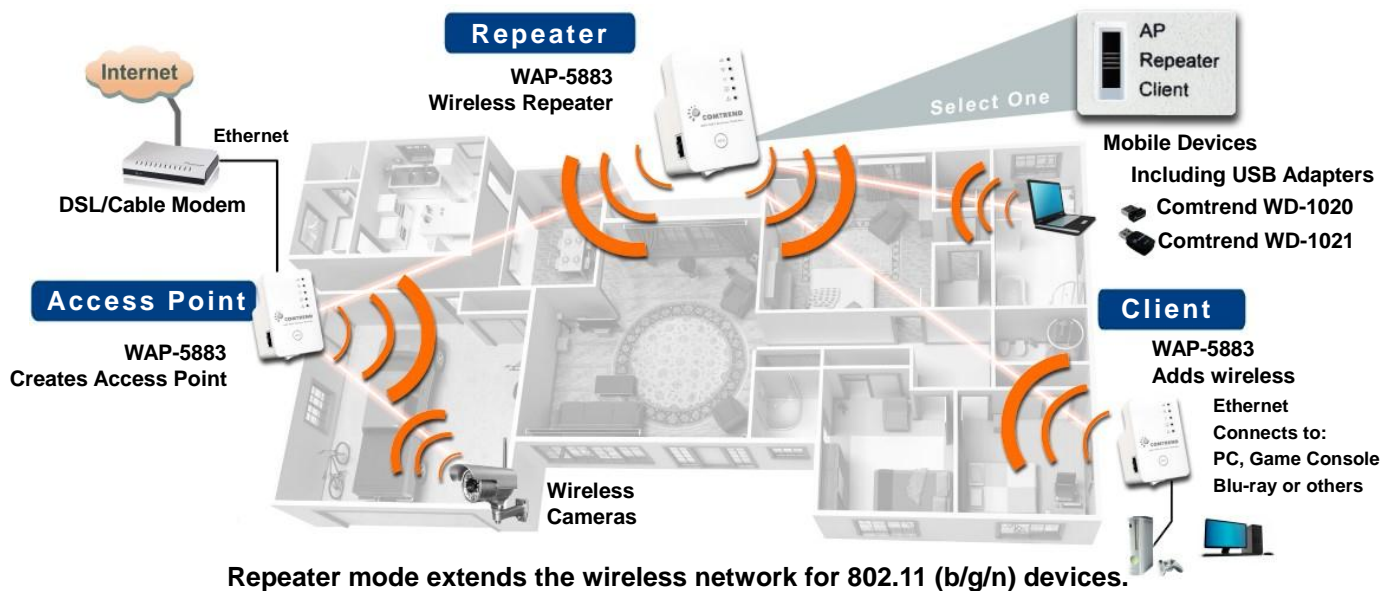

Small in size, the WAP-5883 is easy to install. By plugging directly into the wall, there is no long cord or external power supply. No guess work is needed for placement, as the LED signal indicator shows the wireless performance at its location. For set-up and security, the WAP-5883 includes a WPS button, allowing instant security when paired with another device. Configuration is quickly accomplished through a simple web-based user interface.

Temperature

- Operating: 32~104°F, Storage: -4~140°F

Humidity

- Operating: 10~90% (Non Condensing)
- Storage: Max. 95% (Non Condensing)

Certification

- FCC Product specifications may change without notice

All-in-One: Wireless Repeater, Access Point, or Client